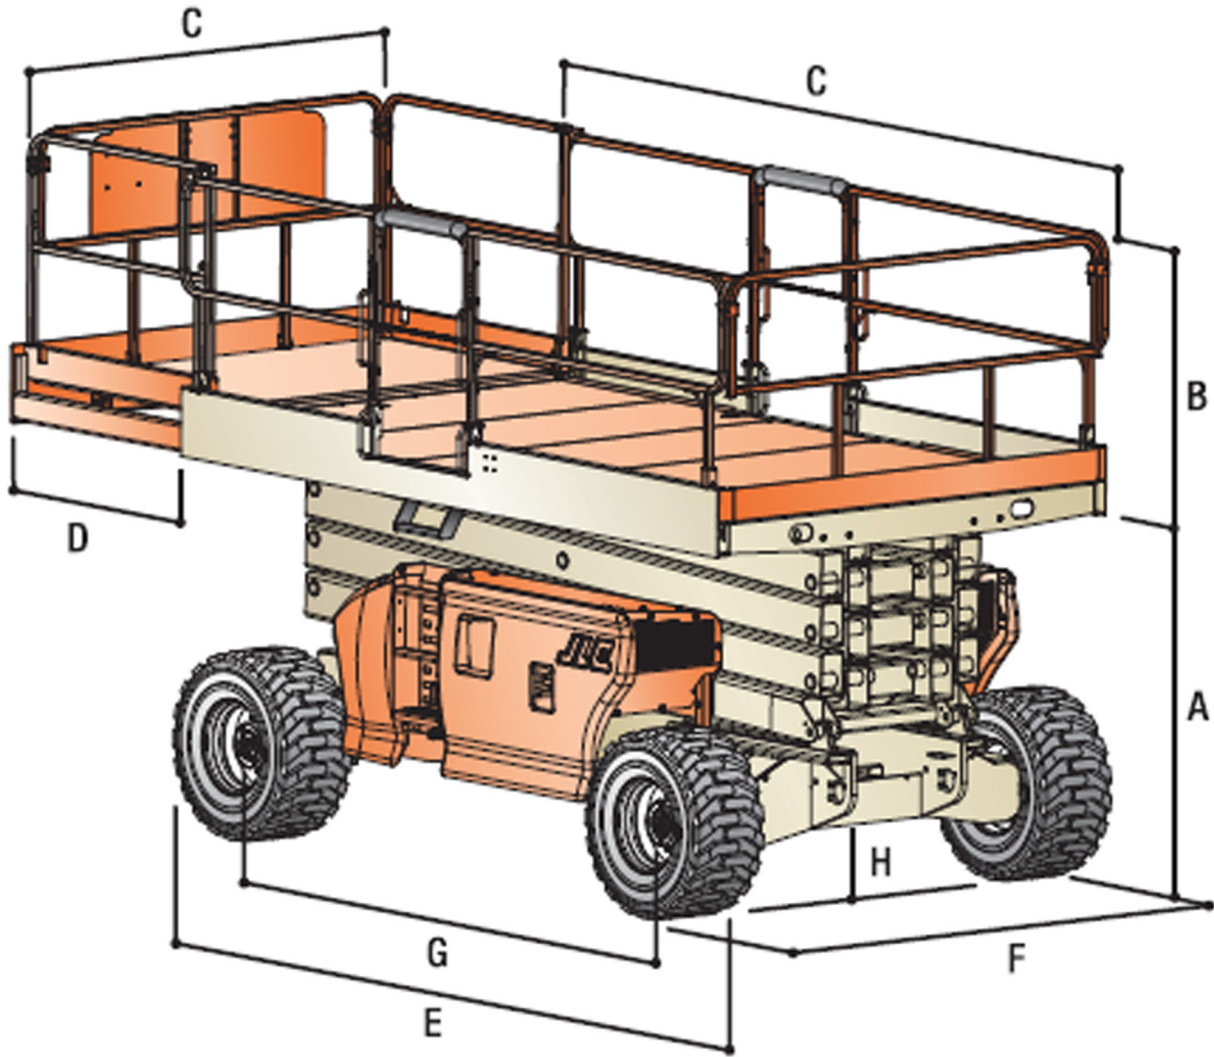

Dimensions

All dimensions are approximate

Platform Height — Elevated

330LRT	33 ft	10.1 m
430LRT	43 ft	13.1 m
530LRT	53 ft	16.2 m

A. Platform Height - Lowered

330LRT	5 ft 3.4 in.	1.6 m
430LRT	6 ft .5 in.	1.8 m
530LRT	6 ft 7 in.	2.0 m

B. Platform Railing Height

C. Platform Size	3 ft 7.5 in.	1.1 m
------------------	--------------	-------

C. Platform Size

330LRT/430LRT	70.5 x 149.8 in.	1.8 x 3.8 m
---------------	------------------	-------------

530LRT

	73.5 x 156 in.	1.9 x 4.0 m
--	----------------	-------------

D. Platform Extension

	4 ft	1.2 m
--	------	-------

E. Overall Length

330LRT/430LRT	12 ft 10 in	3.9 m
530LRT	16 ft	4.9 m

F. Overall Width

330LRT/430LRT	7 ft 9 in.	2.4 m
530LRT	7 ft 7 in.	2.3 m

G. Wheelbase

	9 ft 9 in.	3.0 m
--	------------	-------

H. Ground Clearance

330LRT/430LRT	13.6 in	34.5 cm
530LRT	12 in.	30 cm