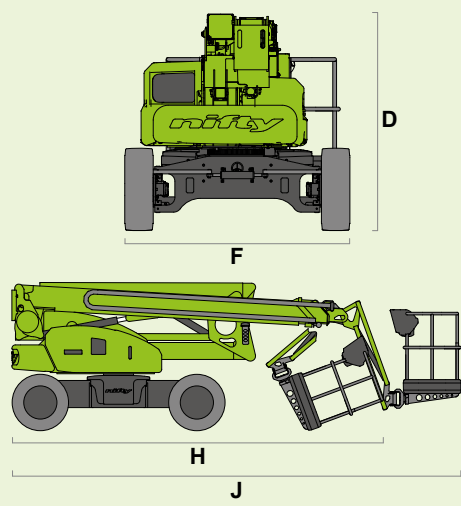

SiOPS® toughcage Niftylink® Tier 4 compliant

niftylift.com.au

11 Kennington Drive Tomago NSW 2322

02 4964 9765 or 1300 4 NIFTY

sales@niftylift.com.au